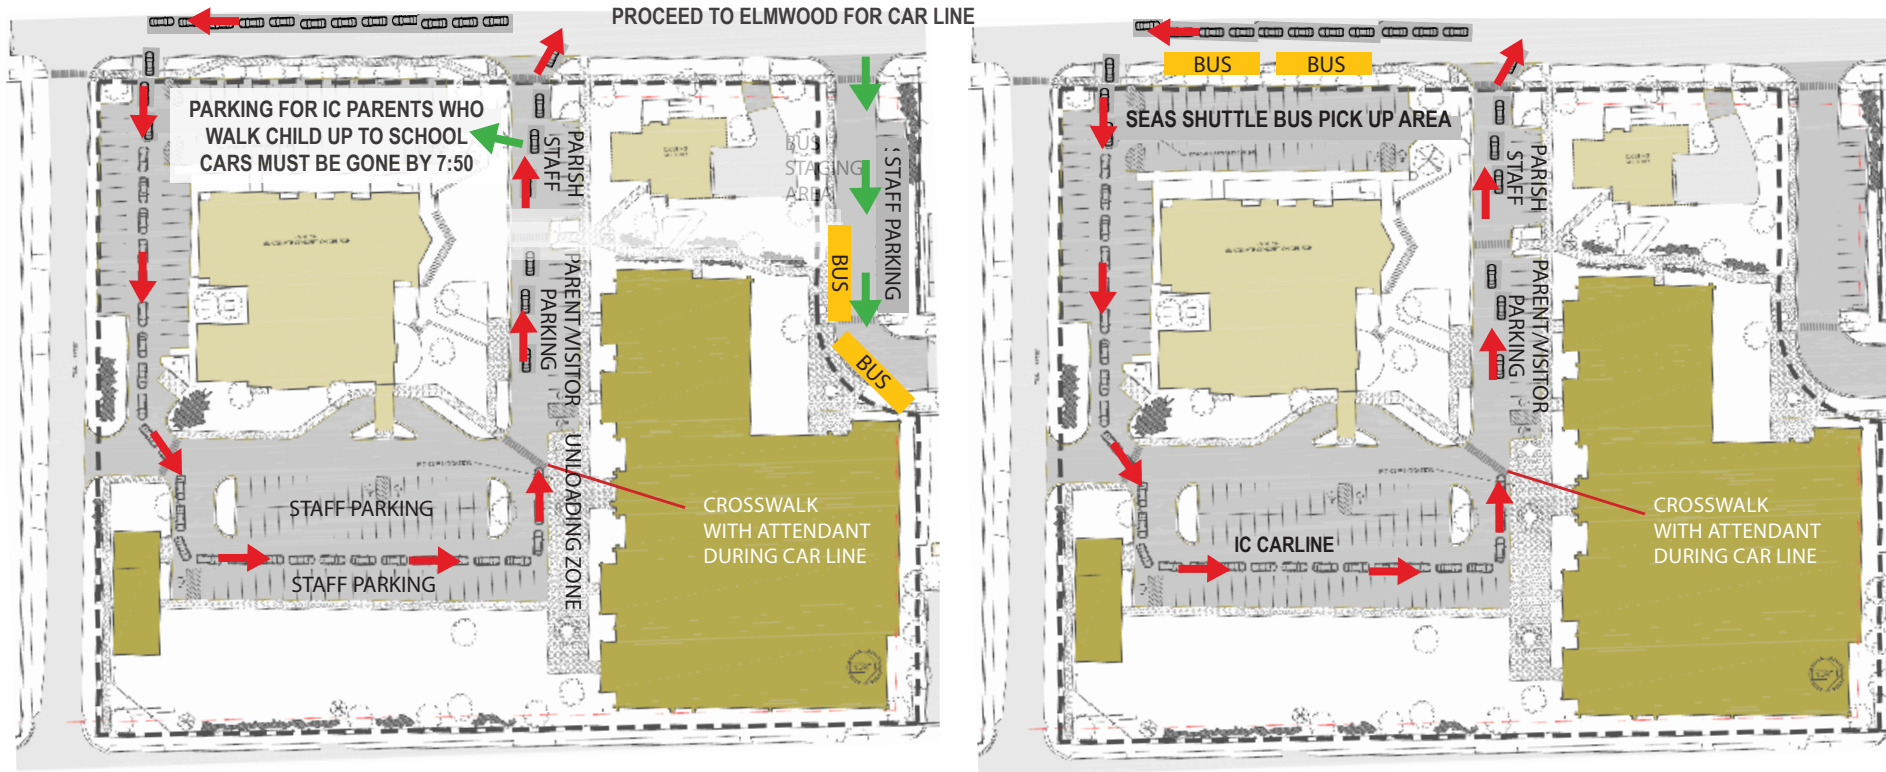

IMMACULATE CONCEPTION PRESCHOOL & ELEMENTARY SCHOOL

CARLINE IN PARKING AREA

SEPTEMBER 2022

BEGINNING OF DAY CARLINE

7:20-7:50 AM - SEAS SHUTTLE BUSES DEPART AT 7:30 AM SHARP

END OF DAY / 11 AM PRESCHOOL CARLINE

2:35 PM

Half day preschool students follow the same procedure as K-5 students.

ONE WAY DROP OFF FOR SEAS SHUTTLES

FAMILIES WITH IC & SEAS STUDENTS SHOULD DROP SEAS STUDENTS HERE AND PROCEED TO ELMWOOD FOR CAR LINE

NO PARKING IN SLEDER'S LOT DURING BUSINESS HOURS