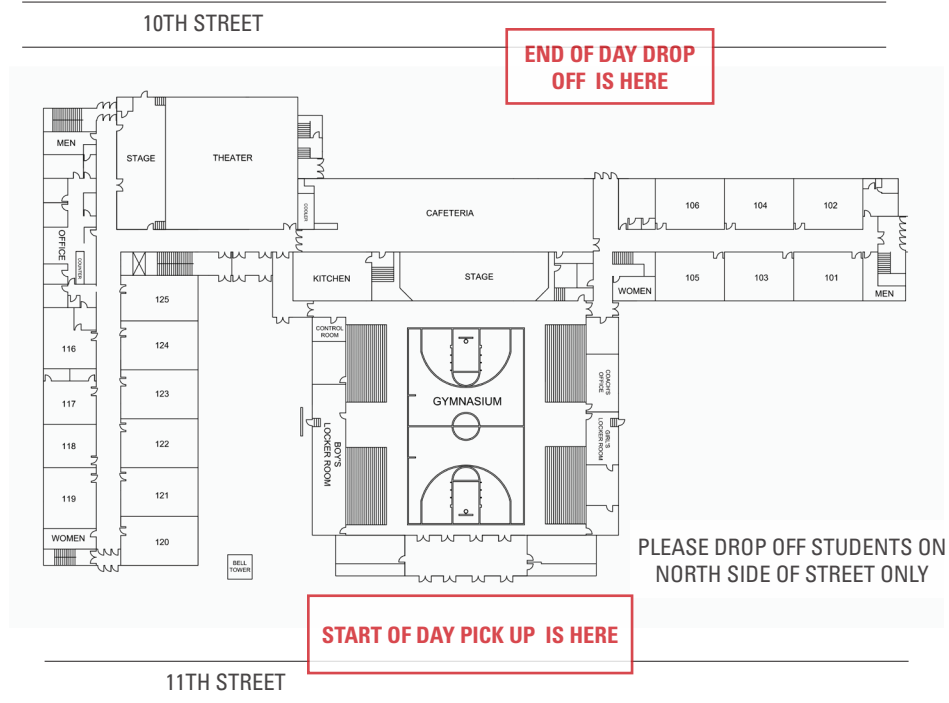

ST. ELIZABETH ANN SETON

SHUTTLE INFORMATION

AUGUST 2020

AT ST. FRANCIS

Shuttle departs for SEAS at 7:20 am from outside the gym
At end of day, shuttle arrives at around 3:00 pm on 10th Street

AT IMMACULATE CONCEPTION