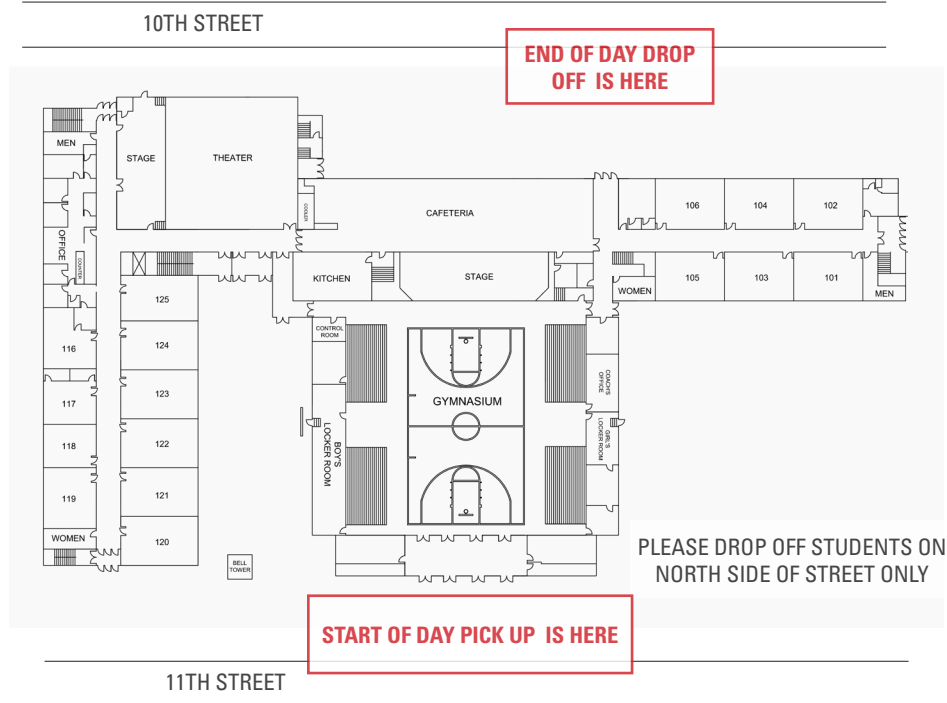

ST. ELIZABETH ANN SETON

SHUTTLE INFORMATION

AUGUST 2020

AT ST. FRANCIS

Shuttle departs for SEAS at 7:10 am from outside the gym
At end of day, shuttle arrives at around 3:00 pm on 10th Street

AT IMMACULATE CONCEPTION